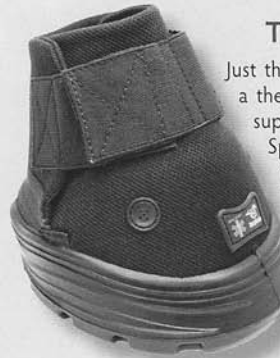

THE EASYBOOT® RX

Just the prescription for horses requiring a therapy boot that offers stability and support without being heavy or clunky. Speed recovery after surgery or injury, lessen fatigue, add protection during trailering and safeguard in the breeding shed.

Jeffers Equine
800.533.3377
www.jeffersequine.com